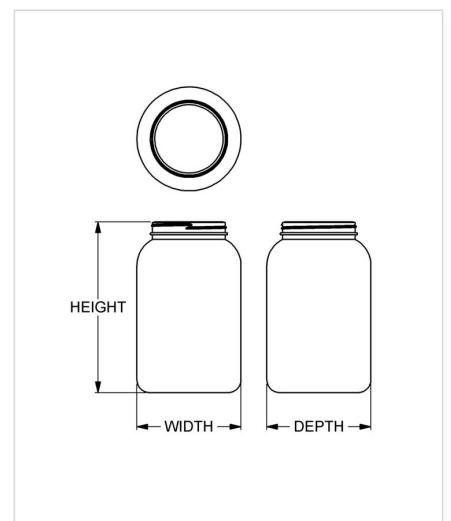

Item: 3750 cc Artistic Series Wide-Mouth Round
Family: Browse Round

Specifications

- **Capacity** 3750 ml/cc / 126.8 oz
- **Mold #** 0775
- **Finish** 110-400
- **Finish Code** W1
- **Weight** 130.0 g / 4.59 oz
- **Other Weights** Yes
- **Height** 250.39 mm / 9.858 in
- **Width** 152.40 mm / 6.000 in
- **Depth** 152.40 mm / 6.000 in
- **Overflow** 4000 ml/cc / 135.3 oz
- **Max. Bead Diameter** 113.41 mm / 4.465 in
- **Material Options** HDPE

Compatible closures & fitments

110 mm Continuous
Thread Ribbed Side
Matte Top