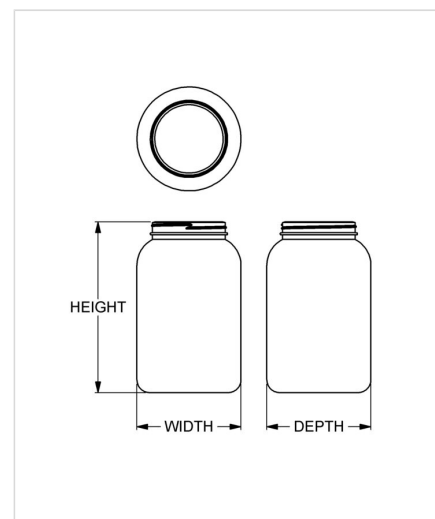

Item: 3750 cc Artistic Series Wide-Mouth Round
Family: Browse Round

Specifications

- | | |
|---|--|
| • Capacity 3750 ml/cc / 126.8 oz | • Height 250.39 mm / 9.858 in |
| • Mold # 0775 | • Width 152.40 mm / 6.000 in |
| • Finish 110-400 | • Depth 152.40 mm / 6.000 in |
| • Finish Code W1 | • Overflow 4000 ml/cc / 135.3 oz |
| • Weight 130.0 g / 4.59 oz | • Max. Bead Diameter 113.41 mm / 4.465 in |
| • Other Weights Yes | • Material Options HDPE |

Compatible closures & fitments

110 mm Continuous
Thread Ribbed Side
Matte Top