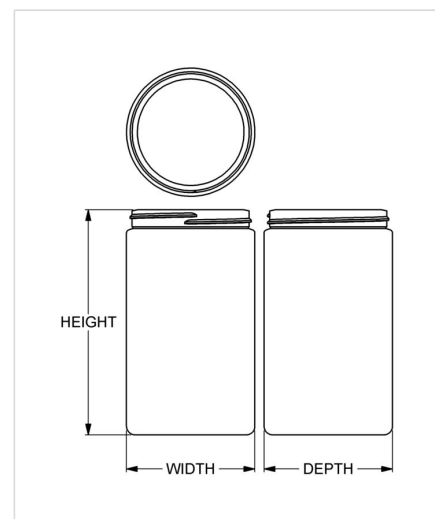

**Item:** 32 oz Straight Sided Jar  
**Family:** Browse Jar

## Specifications

- |                                       |  |
|---------------------------------------|--|
| • <b>Capacity</b> 946 ml/cc / 32.0 oz | • <b>Height</b> 164.26 mm / 6.467 in   |
| • <b>Mold #</b> 0504                  | • <b>Width</b> 93.98 mm / 3.700 in     |
| • <b>Finish</b> 89-400                | • <b>Depth</b> 93.98 mm / 3.700 in     |
| • <b>Finish Code</b> P1               | • <b>Overflow</b> 1038 ml/cc / 35.1 oz |
| • <b>Weight</b> 62.0 g / 2.19 oz      | • <b>Max. Bead Diameter</b> N/A        |
| • <b>Other Weights</b> Yes            | • <b>Material Options</b> HDPE         |

## Compatible closures & fitments

89 mm Continuous  
Thread Ribbed Side  
Smooth Top