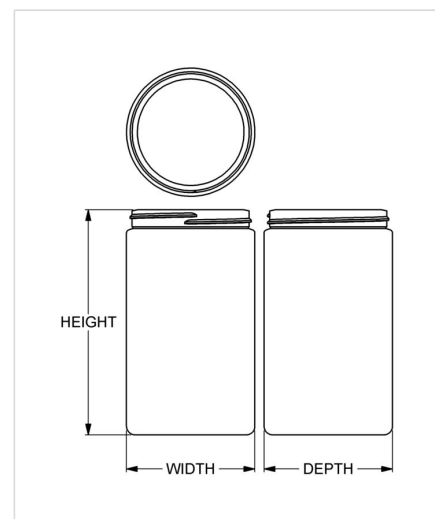

Item: 32 oz Straight Sided Jar
Family: Browse Jar

Specifications

- | | |
|---------------------------------------|----------------------------------------|
| • Capacity 946 ml/cc / 32.0 oz | • Height 164.26 mm / 6.467 in |
| • Mold # 0504 | • Width 93.98 mm / 3.700 in |
| • Finish 89-400 | • Depth 93.98 mm / 3.700 in |
| • Finish Code P1 | • Overflow 1038 ml/cc / 35.1 oz |
| • Weight 62.0 g / 2.19 oz | • Max. Bead Diameter N/A |
| • Other Weights Yes | • Material Options HDPE |

Compatible closures & fitments

89 mm Continuous
Thread Ribbed Side
Smooth Top