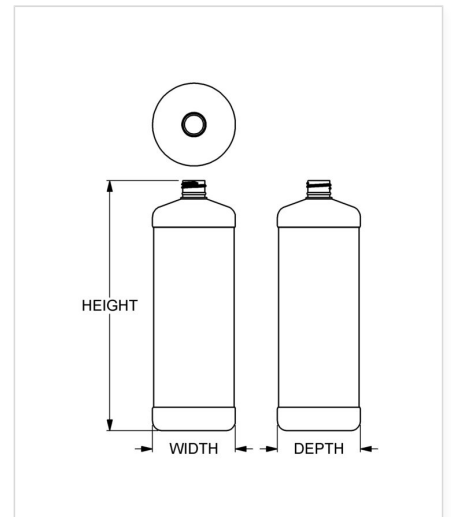

**Item:** 32 oz Panelled Cylinder  
**Family:** Browse Cylinder

## Specifications

- |                                       |   |
|---------------------------------------|---|
| • <b>Capacity</b> 946 ml/cc / 32.0 oz | • <b>Height</b> 244.35 mm / 9.620 in            |
| • <b>Mold #</b> 0319                  | • <b>Width</b> 80.90 mm / 3.185 in              |
| • <b>Finish</b> 24-410                | • <b>Depth</b> 80.90 mm / 3.185 in              |
| • <b>Finish Code</b> F2               | • <b>Overflow</b> 1015 ml/cc / 34.3 oz          |
| • <b>Weight</b> 54.0 g / 1.90 oz      | • <b>Max. Bead Diameter</b> 23.62 mm / 0.930 in |
| • <b>Other Weights</b> No             | • <b>Material Options</b> HDPE                  |

## Compatible closures & fitments

24 mm SecuRx®  
Ribbed Side Pictorial  
Top CRC

24 mm SecuRx®  
Ribbed Side Text Top  
CRC