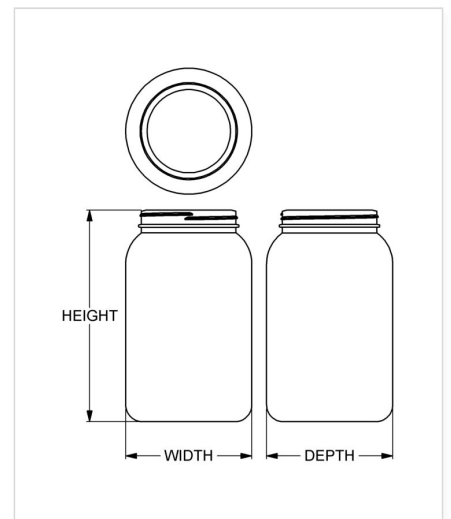

## Specifications

- |   |  |
|---|--|
| • <b>Capacity</b> 3000 ml/cc / 101.4 oz | • <b>Height</b> 238.76 mm / 9.400 in             |
| • <b>Mold #</b> 0774                    | • <b>Width</b> 142.04 mm / 5.592 in              |
| • <b>Finish</b> 110-400                 | • <b>Depth</b> 142.04 mm / 5.592 in              |
| • <b>Finish Code</b> W1                 | • <b>Overflow</b> 3325 ml/cc / 112.4 oz          |
| • <b>Weight</b> 110.0 g / 3.88 oz       | • <b>Max. Bead Diameter</b> 113.41 mm / 4.465 in |
| • <b>Other Weights</b> Yes              | • <b>Material Options</b> HDPE                   |

## Compatible closures & fitments

110 mm Continuous  
Thread Ribbed Side  
Matte Top