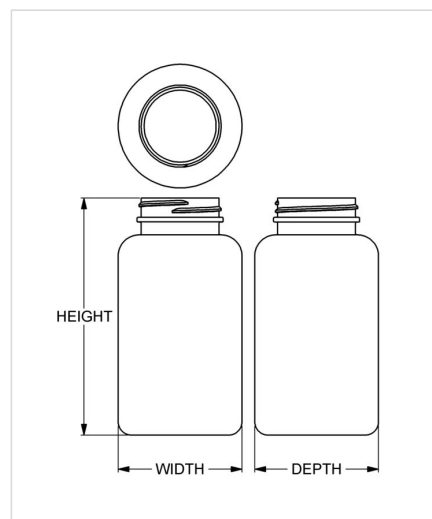

## Specifications

- |                                       |  |
|---------------------------------------|--|
| • <b>Capacity</b> 300 ml/cc / 10.1 oz | • <b>Height</b> 126.37 mm / 4.975 in           |
| • <b>Mold #</b> H300                  | • <b>Width</b> 65.89 mm / 2.594 in             |
| • <b>Finish</b> 45-400                | • <b>Depth</b> 65.89 mm / 2.594 in             |
| • <b>Finish Code</b> K1               | • <b>Overflow</b> 351 ml/cc / 11.9 oz          |
| • <b>Weight</b> 27.5 g / 0.97 oz      | • <b>Max. Bead Diameter</b> 46.2 mm / 1.819 in |
| • <b>Other Weights</b> No             | • <b>Material Options</b> HDPE                 |

## Compatible closures & fitments

45 mm GripMax™ Text Top CRC

45 mm Continuous Thread Ribbed Side Smooth Top

45 mm Continuous Thread Smooth Side Smooth Top

45 mm SecuRx® Ribbed Side Text Top CRC

45 mm THUMBLE-EZY® Dispensing Top

45 mm THUMBLE-EZY® Dispensing Top with Raised Ring