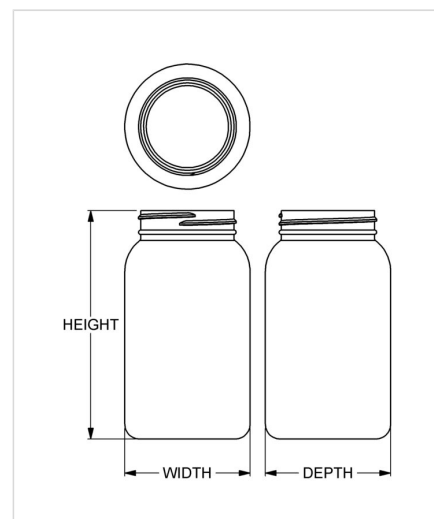

Item: 300 cc Artistic Series Wide-Mouth Round

Family: Browse Round

Specifications

- | | |
|---------------------------------------|---|
| • Capacity 300 ml/cc / 10.1 oz | • Height 120.65 mm / 4.750 in |
| • Mold # 0300 | • Width 66.68 mm / 2.625 in |
| • Finish 53-400 | • Depth 66.68 mm / 2.625 in |
| • Finish Code M1 | • Overflow 356 ml/cc / 12.0 oz |
| • Weight 27.0 g / 0.95 oz | • Max. Bead Diameter 55.35 mm / 2.179 in |
| • Other Weights Yes | • Material Options HDPE |

Compatible closures & fitments

53 mm Continuous
Thread Ribbed Side
Smooth Top

53 mm Continuous
Thread Smooth Side
Smooth Top

53 mm SecuRx®
Ribbed Side Smooth
Top 2-Way Humidity
Control CRC

53 mm SecuRx®
Ribbed Side Text Top
CRC

53 mm THUMBLE-
EZY® Dispensing Top
with Raised Ring