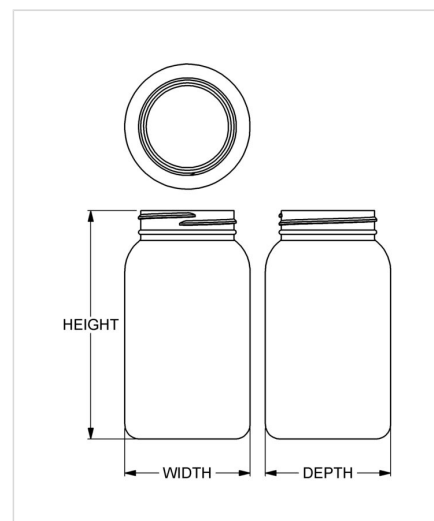

Item: 300 cc Artistic Series Wide-Mouth Round

Family: Browse Round

Specifications

- | | |
|---------------------------------------|---|
| • Capacity 300 ml/cc / 10.1 oz | • Height 120.65 mm / 4.750 in |
| • Mold # 0300 | • Width 66.68 mm / 2.625 in |
| • Finish 53-400 | • Depth 66.68 mm / 2.625 in |
| • Finish Code M1 | • Overflow 356 ml/cc / 12.0 oz |
| • Weight 27.0 g / 0.95 oz | • Max. Bead Diameter 55.35 mm / 2.179 in |
| • Other Weights Yes | • Material Options HDPE |

Compatible closures & fitments

53 mm Continuous
Thread Ribbed Side
Smooth Top

53 mm Continuous
Thread Smooth Side
Smooth Top

53 mm SecuRx®
Ribbed Side Smooth
Top 2-Way Humidity
Control CRC

53 mm SecuRx®
Ribbed Side Text Top
CRC

53 mm THUMBLE-
EZY® Dispensing Top
with Raised Ring