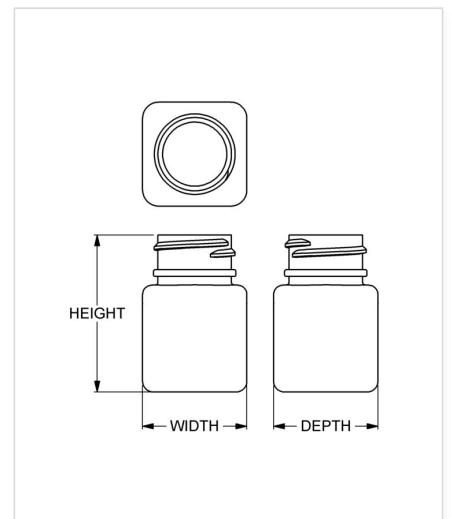

Item: 30 cc Wide-Mouth Square

Family: Browse Square

Specifications

- | | |
|-------------------------------------|---|
| • Capacity 30 ml/cc / 1.0 oz | • Height 46.02 mm / 1.812 in |
| • Mold # S030 | • Width 30.56 mm / 1.203 in |
| • Finish 24-400 | • Depth 30.56 mm / 1.203 in |
| • Finish Code F1 | • Overflow 28 ml/cc / 0.9 oz |
| • Weight 5.0 g / 0.18 oz | • Max. Bead Diameter 24.51 mm / 0.965 in |
| • Other Weights No | • Material Options HDPE |

Compatible closures & fitments

24 mm SecuRx®
Ribbed Side Pictorial
Top CRC

24 mm SecuRx®
Ribbed Side Text Top
CRC