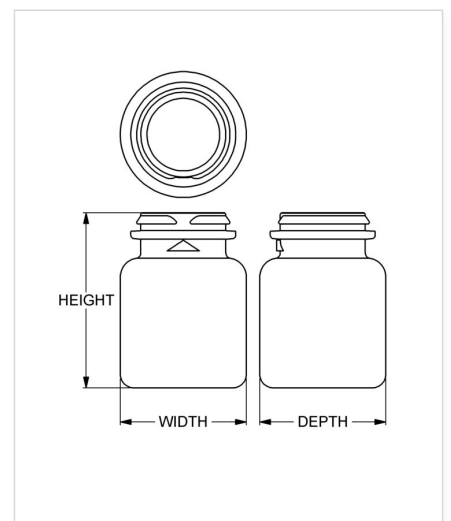

Item: 30 cc Snap Cap Series Wide-Mouth Round
Family: Browse Round

Specifications

- | | |
|-------------------------------------|---|
| • Capacity 30 ml/cc / 1.0 oz | • Height 51.33 mm / 2.021 in |
| • Mold # 0030 | • Width 36.91 mm / 1.453 in |
| • Finish 28-Snp | • Depth 36.91 mm / 1.453 in |
| • Finish Code GC | • Overflow 41 ml/cc / 1.4 oz |
| • Weight 6.5 g / 0.23 oz | • Max. Bead Diameter 30.94 mm / 1.218 in |
| • Other Weights No | • Material Options HDPE |