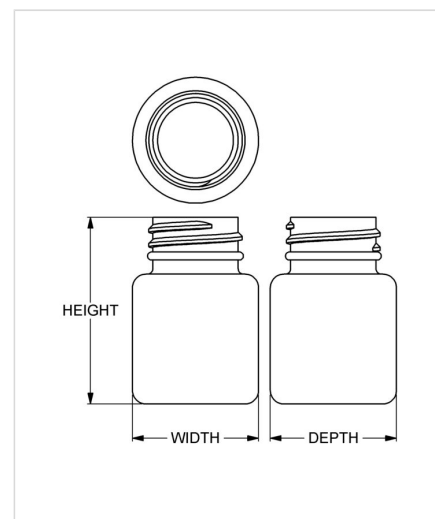

Item: 30 cc Contemporary Series Wide-Mouth Round
Family: Browse Round

Specifications

- | | |
|-------------------------------------|---|
| • Capacity 30 ml/cc / 1.0 oz | • Height 54.76 mm / 2.156 in |
| • Mold # 0030 | • Width 36.91 mm / 1.453 in |
| • Finish 28-400 | • Depth 36.91 mm / 1.453 in |
| • Finish Code GP | • Overflow 41 ml/cc / 1.4 oz |
| • Weight 6.5 g / 0.23 oz | • Max. Bead Diameter 28.45 mm / 1.120 in |
| • Other Weights No | • Material Options HDPE |

Compatible closures & fitments

28 mm Continuous
Thread Ribbed Side
Smooth Top

28 mm SecuRx®
Ribbed Side Pictorial
Top CRC

28 mm SecuRx®
Ribbed Side Text Top
CRC

28 mm SecuRx® Cone
Smooth Side Pictorial
Top CRC