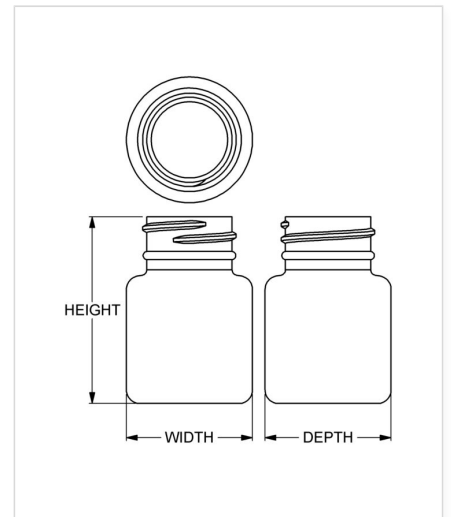

Item: 30 cc Contemporary Series Wide-Mouth Round
Family: Browse Round

Specifications

- | | |
|-------------------------------------|---|
| • Capacity 30 ml/cc / 1.0 oz | • Height 54.76 mm / 2.156 in |
| • Mold # 0030 | • Width 36.91 mm / 1.453 in |
| • Finish 28-400 | • Depth 36.91 mm / 1.453 in |
| • Finish Code GA | • Overflow 38 ml/cc / 1.3 oz |
| • Weight 9.0 g / 0.32 oz | • Max. Bead Diameter 27.51 mm / 1.083 in |
| • Other Weights No | • Material Options HDPE |

Compatible closures & fitments

28 mm Continuous
Thread Ribbed Side
Smooth Top

28 mm SecuRx®
Ribbed Side Pictorial
Top CRC

28 mm SecuRx®
Ribbed Side Text Top
CRC

28 mm SecuRx® Cone
Smooth Side Pictorial
Top CRC