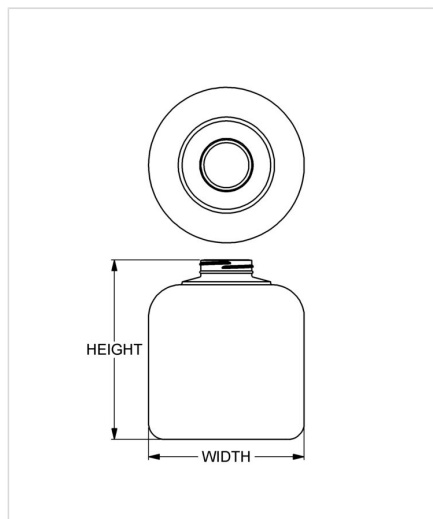

## Specifications

- |  |   |
|--|---|
| • <b>Capacity</b> 2500 ml/cc / 84.5 oz | • <b>Height</b> 175.11 mm / 6.894 in            |
| • <b>Mold #</b> 2500                   | • <b>Width</b> 151.92 mm / 5.981 in             |
| • <b>Finish</b> 53-400                 | • <b>Depth</b> 151.92 mm / 5.981 in             |
| • <b>Finish Code</b> M1                | • <b>Overflow</b> 2568 ml/cc / 86.8 oz          |
| • <b>Weight</b> 105.0 g / 3.70 oz      | • <b>Max. Bead Diameter</b> 52.25 mm / 2.057 in |
| • <b>Other Weights</b> Yes             | • <b>Material Options</b> HDPE                  |

## Compatible closures & fitments

53 mm Continuous  
Thread Ribbed Side  
Smooth Top

53 mm Continuous  
Thread Smooth Side  
Smooth Top

53 mm SecuRx®  
Ribbed Side Smooth  
Top 2-Way Humidity  
Control CRC

53 mm SecuRx®  
Ribbed Side Text Top  
CRC

53 mm THUMBLE-  
EZY® Dispensing Top  
with Raised Ring