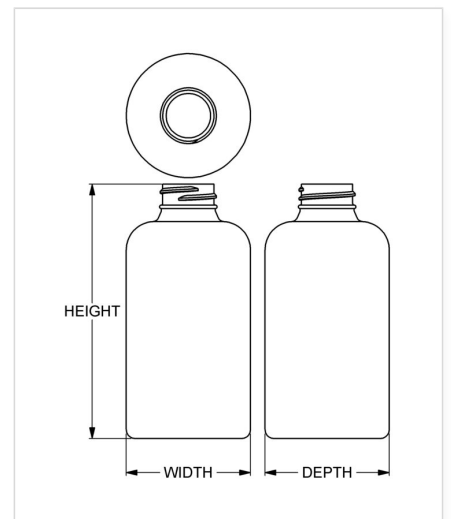

## Specifications

- |                                      |   |
|--------------------------------------|---|
| • <b>Capacity</b> 250 ml/cc / 8.5 oz | • <b>Height</b> 124.28 mm / 4.893 in            |
| • <b>Mold #</b> 0736                 | • <b>Width</b> 60.60 mm / 2.386 in              |
| • <b>Finish</b> 28-400               | • <b>Depth</b> 60.60 mm / 2.386 in              |
| • <b>Finish Code</b> G1              | • <b>Overflow</b> 280 ml/cc / 9.5 oz            |
| • <b>Weight</b> 24.0 g / 0.85 oz     | • <b>Max. Bead Diameter</b> 28.55 mm / 1.124 in |
| • <b>Other Weights</b> Yes           | • <b>Material Options</b> HDPE                  |

## Compatible closures & fitments

28 mm Continuous  
Thread Ribbed Side  
Smooth Top

28 mm SecuRx®  
Ribbed Side Pictorial  
Top CRC

28 mm SecuRx®  
Ribbed Side Text Top  
CRC

28 mm SecuRx® Cone  
Smooth Side Pictorial  
Top CRC