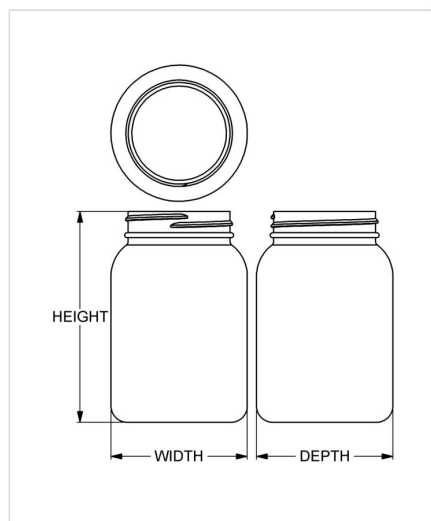

Item: 250 cc Artistic Series Wide-Mouth Round

Family: Browse Round

Specifications

- | | |
|--------------------------------------|---|
| • Capacity 250 ml/cc / 8.5 oz | • Height 103.00 mm / 4.055 in |
| • Mold # 0771 | • Width 66.55 mm / 2.620 in |
| • Finish 53-400 | • Depth 66.55 mm / 2.620 in |
| • Finish Code M1 | • Overflow 287 ml/cc / 9.7 oz |
| • Weight 33.0 g / 1.16 oz | • Max. Bead Diameter 53.59 mm / 2.110 in |
| • Other Weights Yes | • Material Options HDPE |

Compatible closures & fitments

53 mm Continuous
Thread Ribbed Side
Smooth Top

53 mm Continuous
Thread Smooth Side
Smooth Top

53 mm SecuRx®
Ribbed Side Smooth
Top 2-Way Humidity
Control CRC

53 mm SecuRx®
Ribbed Side Text Top
CRC

53 mm THUMBLE-
EZY® Dispensing Top
with Raised Ring