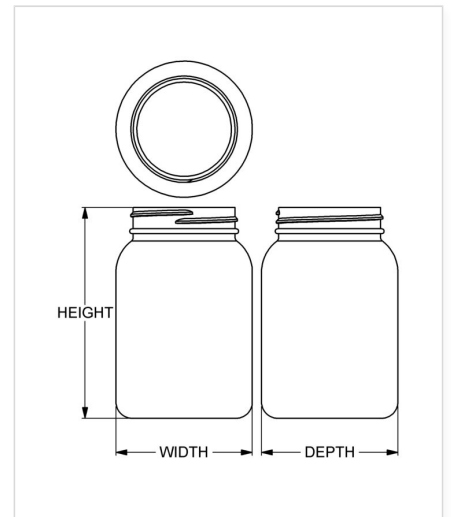

## Specifications

- |                                      |   |
|--------------------------------------|---|
| • <b>Capacity</b> 250 ml/cc / 8.5 oz | • <b>Height</b> 103.00 mm / 4.055 in            |
| • <b>Mold #</b> 0771                 | • <b>Width</b> 66.55 mm / 2.620 in              |
| • <b>Finish</b> 53-400               | • <b>Depth</b> 66.55 mm / 2.620 in              |
| • <b>Finish Code</b> M1              | • <b>Overflow</b> 287 ml/cc / 9.7 oz            |
| • <b>Weight</b> 33.0 g / 1.16 oz     | • <b>Max. Bead Diameter</b> 53.59 mm / 2.110 in |
| • <b>Other Weights</b> Yes           | • <b>Material Options</b> HDPE                  |

## Compatible closures & fitments

53 mm Continuous  
Thread Ribbed Side  
Smooth Top

53 mm Continuous  
Thread Smooth Side  
Smooth Top

53 mm SecuRx®  
Ribbed Side Smooth  
Top 2-Way Humidity  
Control CRC

53 mm SecuRx®  
Ribbed Side Text Top  
CRC

53 mm THUMBLE-  
EZY® Dispensing Top  
with Raised Ring