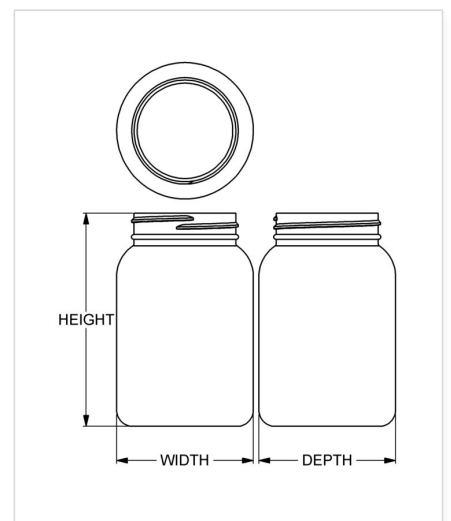

Item: 250 cc Artistic Series Wide-Mouth Round
Family: Browse Round

Specifications

- | | |
|--------------------------------------|---|
| • Capacity 250 ml/cc / 8.5 oz | • Height 103.58 mm / 4.078 in |
| • Mold # 0250 | • Width 66.68 mm / 2.625 in |
| • Finish 53-400 | • Depth 66.68 mm / 2.625 in |
| • Finish Code M1 | • Overflow 300 ml/cc / 10.1 oz |
| • Weight 24.0 g / 0.85 oz | • Max. Bead Diameter 55.35 mm / 2.179 in |
| • Other Weights No | • Material Options HDPE |

Compatible closures & fitments

53 mm Continuous
Thread Ribbed Side
Smooth Top

53 mm Continuous
Thread Smooth Side
Smooth Top

53 mm SecuRx®
Ribbed Side Smooth
Top 2-Way Humidity
Control CRC

53 mm SecuRx®
Ribbed Side Text Top
CRC

53 mm THUMBLE-
EZY® Dispensing Top
with Raised Ring