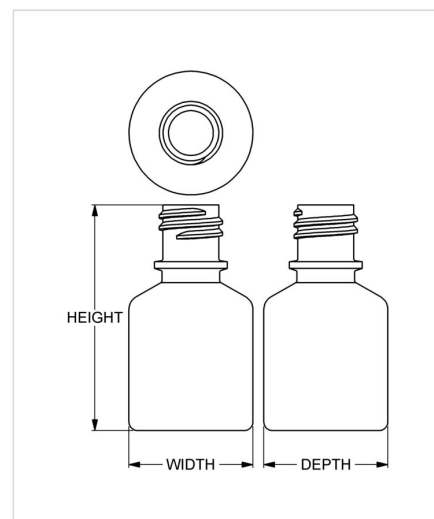

Item: 25 ml Boston Round
Family: Browse Round

Specifications

- | | |
|-------------------------------------|---|
| • Capacity 25 ml/cc / 0.8 oz | • Height 62.99 mm / 2.480 in |
| • Mold # 0763 | • Width 34.54 mm / 1.360 in |
| • Finish 18-415 | • Depth 34.54 mm / 1.360 in |
| • Finish Code C3 | • Overflow 33 ml/cc / 1.1 oz |
| • Weight 7.0 g / 0.25 oz | • Max. Bead Diameter 20.75 mm / 0.817 in |
| • Other Weights No | • Material Options HDPE |

Compatible closures & fitments

18 mm Dropper Tip
Continuous Thread
Closure

18 mm Nasal Spray
Continuous Thread
Closure