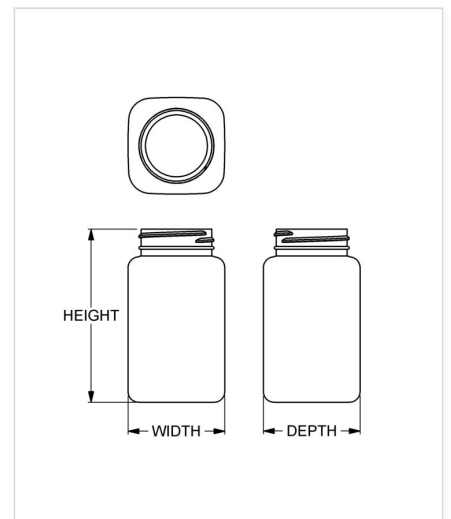

**Item:** 230 cc Wide-Mouth Square

**Family:** Browse Square

## Specifications

- |                                      |   |
|--------------------------------------|---|
| • <b>Capacity</b> 230 ml/cc / 7.8 oz | • <b>Height</b> 101.60 mm / 4.000 in            |
| • <b>Mold #</b> S230                 | • <b>Width</b> 56.26 mm / 2.215 in              |
| • <b>Finish</b> 45-400               | • <b>Depth</b> 56.26 mm / 2.215 in              |
| • <b>Finish Code</b> K1              | • <b>Overflow</b> 244 ml/cc / 8.3 oz            |
| • <b>Weight</b> 20.0 g / 0.71 oz     | • <b>Max. Bead Diameter</b> 44.32 mm / 1.745 in |
| • <b>Other Weights</b> Yes           | • <b>Material Options</b> HDPE                  |

## Compatible closures & fitments

45 mm SecuRx®  
GripMax™ Text Top  
CRC

45 mm Continuous  
Thread Ribbed Side  
Smooth Top

45 mm Continuous  
Thread Smooth Side  
Smooth Top

45 mm SecuRx®  
Ribbed Side Text Top  
CRC

45 mm THUMBLE-  
EZY® Dispensing Top

45 mm THUMBLE-  
EZY® Dispensing Top  
with Raised Ring