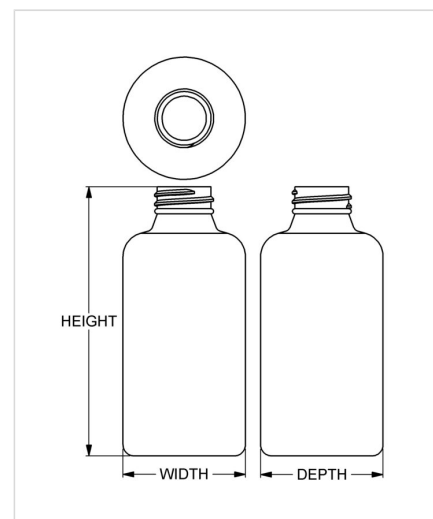

## Specifications

- |                                      |   |
|--------------------------------------|---|
| • <b>Capacity</b> 225 ml/cc / 7.6 oz | • <b>Height</b> 125.22 mm / 4.930 in            |
| • <b>Mold #</b> 0939                 | • <b>Width</b> 56.90 mm / 2.240 in              |
| • <b>Finish</b> 28-400               | • <b>Depth</b> 56.90 mm / 2.240 in              |
| • <b>Finish Code</b> G1              | • <b>Overflow</b> 240 ml/cc / 8.1 oz            |
| • <b>Weight</b> 27.0 g / 0.95 oz     | • <b>Max. Bead Diameter</b> 28.07 mm / 1.105 in |
| • <b>Other Weights</b> Yes           | • <b>Material Options</b> HDPE                  |

## Compatible closures & fitments

28 mm Continuous  
Thread Ribbed Side  
Smooth Top

28 mm SecuRx®  
Ribbed Side Pictorial  
Top CRC

28 mm SecuRx®  
Ribbed Side Text Top  
CRC

28 mm SecuRx® Cone  
Smooth Side Pictorial  
Top CRC