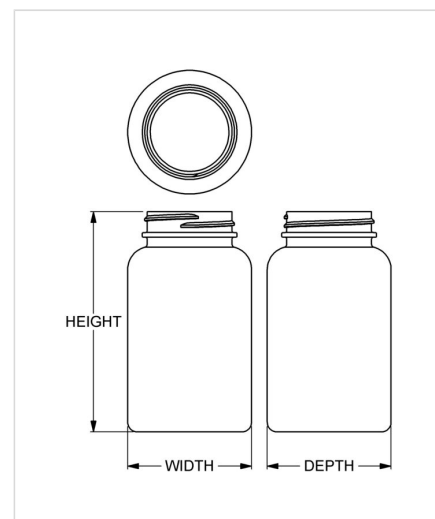

## Specifications

- |                                      |  |
|--------------------------------------|--|
| • <b>Capacity</b> 225 ml/cc / 7.6 oz | • <b>Height</b> 107.67 mm / 4.239 in           |
| • <b>Mold #</b> 0595                 | • <b>Width</b> 60.45 mm / 2.380 in             |
| • <b>Finish</b> 45-400               | • <b>Depth</b> 60.45 mm / 2.380 in             |
| • <b>Finish Code</b> K1              | • <b>Overflow</b> 257 ml/cc / 8.7 oz           |
| • <b>Weight</b> 26.0 g / 0.92 oz     | • <b>Max. Bead Diameter</b> 46.2 mm / 1.819 in |
| • <b>Other Weights</b> No            | • <b>Material Options</b> PET                  |

## Compatible closures & fitments

45 mm GripMax™ Text Top CRC

45 mm Continuous Thread Ribbed Side Smooth Top

45 mm Continuous Thread Smooth Side Smooth Top

45 mm SecuRx® Ribbed Side Text Top CRC

45 mm THUMBLE-EZY® Dispensing Top

45 mm THUMBLE-EZY® Dispensing Top with Raised Ring