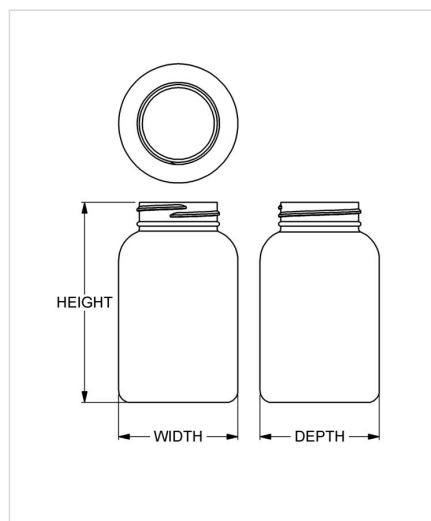

Item: 220 cc Artistic Series Wide-Mouth Round
Family: Browse Round

Specifications

- | | |
|--------------------------------------|--|
| • Capacity 220 ml/cc / 7.4 oz | • Height 106.68 mm / 4.200 in |
| • Mold # 0221 | • Width 63.50 mm / 2.500 in |
| • Finish 45-400 | • Depth 63.50 mm / 2.500 in |
| • Finish Code K1 | • Overflow 274 ml/cc / 9.3 oz |
| • Weight 23.5 g / 0.83 oz | • Max. Bead Diameter 44.6 mm / 1.756 in |
| • Other Weights No | • Material Options HDPE |

Compatible closures & fitments

45 mm SecuRx®
GripMax™ Text Top
CRC

45 mm Continuous
Thread Ribbed Side
Smooth Top

45 mm Continuous
Thread Smooth Side
Smooth Top

45 mm SecuRx®
Ribbed Side Text Top
CRC

45 mm THUMBLE-
EZY® Dispensing Top

45 mm THUMBLE-
EZY® Dispensing Top
with Raised Ring