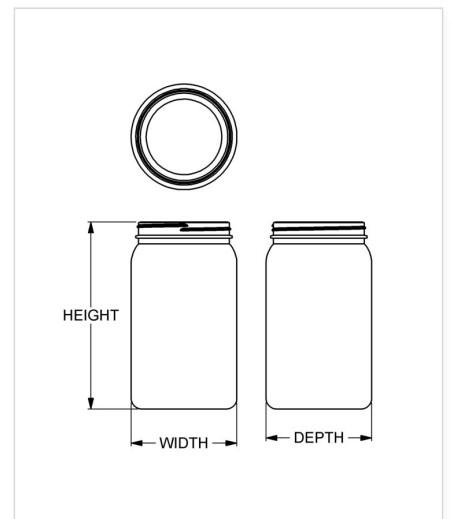

## Specifications

- |  |  |
|--|--|
| • <b>Capacity</b> 2000 ml/cc / 67.6 oz | • <b>Height</b> 219.46 mm / 8.640 in             |
| • <b>Mold #</b> 0773                   | • <b>Width</b> 123.83 mm / 4.875 in              |
| • <b>Finish</b> 110-400                | • <b>Depth</b> 123.83 mm / 4.875 in              |
| • <b>Finish Code</b> W1                | • <b>Overflow</b> 2389 ml/cc / 80.8 oz           |
| • <b>Weight</b> 105.0 g / 3.70 oz      | • <b>Max. Bead Diameter</b> 113.41 mm / 4.465 in |
| • <b>Other Weights</b> No              | • <b>Material Options</b> HDPE                   |

## Compatible closures & fitments

110 mm Continuous  
Thread Ribbed Side  
Matte Top