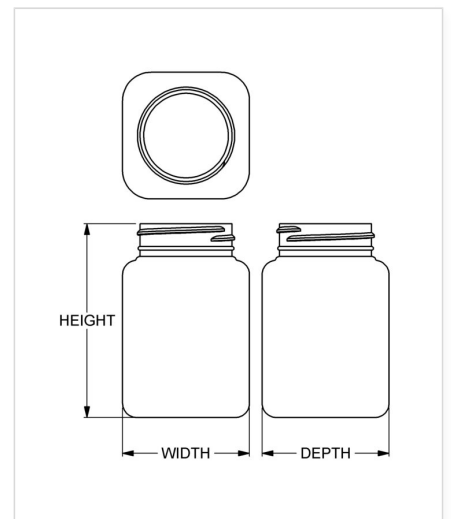

**Item:** 200 cc Wide-Mouth Square

**Family:** Browse Square

## Specifications

- |                                      |   |
|--------------------------------------|---|
| • <b>Capacity</b> 200 ml/cc / 6.8 oz | • <b>Height</b> 87.38 mm / 3.440 in             |
| • <b>Mold #</b> S200                 | • <b>Width</b> 57.15 mm / 2.250 in              |
| • <b>Finish</b> 45-400               | • <b>Depth</b> 57.15 mm / 2.250 in              |
| • <b>Finish Code</b> K1              | • <b>Overflow</b> 215 ml/cc / 7.3 oz            |
| • <b>Weight</b> 20.0 g / 0.71 oz     | • <b>Max. Bead Diameter</b> 43.94 mm / 1.730 in |
| • <b>Other Weights</b> No            | • <b>Material Options</b> HDPE                  |

## Compatible closures & fitments

45 mm GripMax™ Text Top CRC

45 mm Continuous Thread Ribbed Side Smooth Top

45 mm Continuous Thread Smooth Side Smooth Top

45 mm SecuRx® Ribbed Side Text Top CRC

45 mm THUMBLE-EZY® Dispensing Top

45 mm THUMBLE-EZY® Dispensing Top with Raised Ring