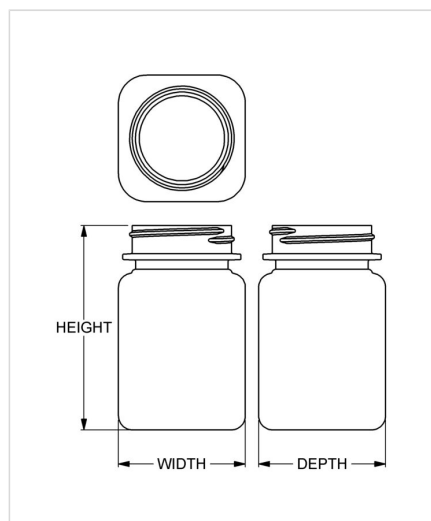

Item: 200 cc Wide-Mouth Square

Family: Browse Square

Specifications

- | | |
|--------------------------------------|---|
| • Capacity 200 ml/cc / 6.8 oz | • Height 92.18 mm / 3.629 in |
| • Mold # S200 | • Width 57.15 mm / 2.250 in |
| • Finish 48 mm | • Depth 57.15 mm / 2.250 in |
| • Finish Code LA | • Overflow 223 ml/cc / 7.5 oz |
| • Weight 22.0 g / 0.78 oz | • Max. Bead Diameter 53.24 mm / 2.096 in |
| • Other Weights No | • Material Options HDPE |