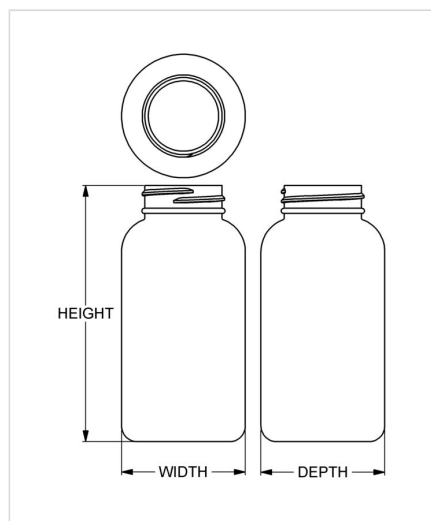

Item: 200 cc Artistic Series Wide-Mouth Round
Family: Browse Round

Specifications

- | | |
|--------------------------------------|---|
| • Capacity 200 ml/cc / 6.8 oz | • Height 115.57 mm / 4.550 in |
| • Mold # 0200 | • Width 55.75 mm / 2.195 in |
| • Finish 38-400 | • Depth 55.75 mm / 2.195 in |
| • Finish Code I1 | • Overflow 227 ml/cc / 7.7 oz |
| • Weight 20.5 g / 0.72 oz | • Max. Bead Diameter 38.28 mm / 1.507 in |
| • Other Weights No | • Material Options HDPE |

Compatible closures & fitments

38 mm Continuous
Thread Ribbed Side
Smooth Top

38 mm THUMBLE-
EZY® Dispensing Top

38 mm Continuous
Thread Smooth Side
Smooth Top

38 mm SecuRx®
Ribbed Side Pictorial
Top CRC

38 mm SecuRx®
Ribbed Side Text Top
CRC

38 mm THUMBLE-
EZY® Dispensing Top
with Raised Ring

38 mm THUMBLE-
EZY® III Dispensing
Top

38 mm SecuRx® 15ml
Dosage Cap™ with
Ribbed Side Text Top