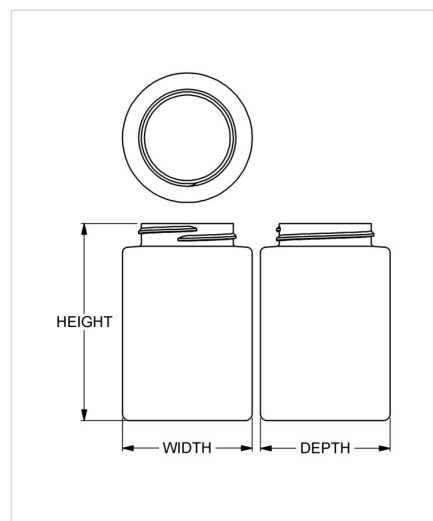

## Specifications

- |                                      |                                      |
|--------------------------------------|--------------------------------------|
| • <b>Capacity</b> 185 ml/cc / 6.3 oz | • <b>Height</b> 88.90 mm / 3.500 in  |
| • <b>Mold #</b> 0706                 | • <b>Width</b> 58.42 mm / 2.300 in   |
| • <b>Finish</b> 45-400               | • <b>Depth</b> 58.42 mm / 2.300 in   |
| • <b>Finish Code</b> K1              | • <b>Overflow</b> 204 ml/cc / 6.9 oz |
| • <b>Weight</b> 18.0 g / 0.63 oz     | • <b>Max. Bead Diameter</b> N/A      |
| • <b>Other Weights</b> No            | • <b>Material Options</b> HDPE       |

## Compatible closures & fitments

45 mm Continuous  
Thread Ribbed Side  
Smooth Top

45 mm THUMBLE-  
EZY® Dispensing Top

45 mm Continuous  
Thread Smooth Side  
Smooth Top

45 mm THUMBLE-  
EZY® Dispensing Top  
with Raised Ring