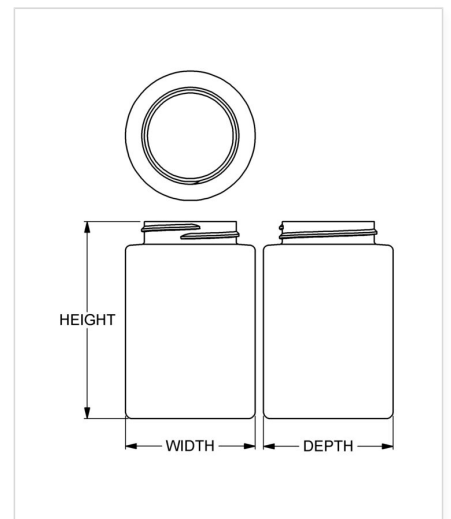

## Specifications

- |                                      |                                      |
|--------------------------------------|--------------------------------------|
| • <b>Capacity</b> 185 ml/cc / 6.3 oz | • <b>Height</b> 88.90 mm / 3.500 in  |
| • <b>Mold #</b> 0706                 | • <b>Width</b> 58.42 mm / 2.300 in   |
| • <b>Finish</b> 45-400               | • <b>Depth</b> 58.42 mm / 2.300 in   |
| • <b>Finish Code</b> K1              | • <b>Overflow</b> 204 ml/cc / 6.9 oz |
| • <b>Weight</b> 18.0 g / 0.63 oz     | • <b>Max. Bead Diameter</b> N/A      |
| • <b>Other Weights</b> No            | • <b>Material Options</b> HDPE       |

## Compatible closures & fitments

45 mm Continuous  
Thread Ribbed Side  
Smooth Top

45 mm THUMBLE-  
EZY® Dispensing Top

45 mm Continuous  
Thread Smooth Side  
Smooth Top

45 mm THUMBLE-  
EZY® Dispensing Top  
with Raised Ring