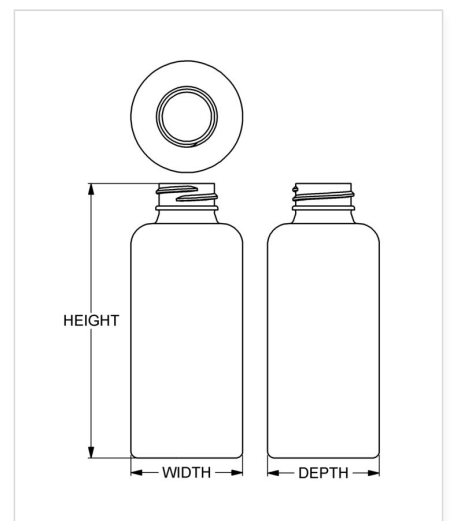

**Item:** 185 cc Penicillin Round

**Family:** Browse Round

## Specifications

- |                                      |   |
|--------------------------------------|---|
| • <b>Capacity</b> 185 ml/cc / 6.3 oz | • <b>Height</b> 123.83 mm / 4.875 in            |
| • <b>Mold #</b> 0925                 | • <b>Width</b> 50.39 mm / 1.984 in              |
| • <b>Finish</b> 28-400               | • <b>Depth</b> 50.39 mm / 1.984 in              |
| • <b>Finish Code</b> G1              | • <b>Overflow</b> 195 ml/cc / 6.6 oz            |
| • <b>Weight</b> 17.5 g / 0.62 oz     | • <b>Max. Bead Diameter</b> 28.32 mm / 1.115 in |
| • <b>Other Weights</b> Yes           | • <b>Material Options</b> HDPE                  |

## Compatible closures & fitments

28 mm Continuous  
Thread Ribbed Side  
Smooth Top

28 mm SecuRx®  
Ribbed Side Pictorial  
Top CRC

28 mm SecuRx®  
Ribbed Side Text Top  
CRC

28 mm SecuRx® Cone  
Smooth Side Pictorial  
Top CRC