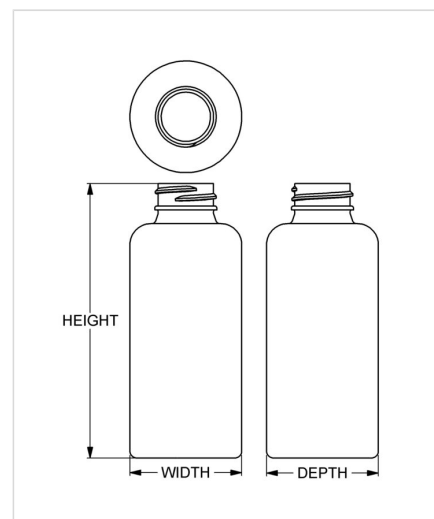

**Item:** 185 cc Penicillin Round

**Family:** Browse Round

## Specifications

- |                                      |   |
|--------------------------------------|---|
| • <b>Capacity</b> 185 ml/cc / 6.3 oz | • <b>Height</b> 123.83 mm / 4.875 in            |
| • <b>Mold #</b> 0925                 | • <b>Width</b> 50.39 mm / 1.984 in              |
| • <b>Finish</b> 28-400               | • <b>Depth</b> 50.39 mm / 1.984 in              |
| • <b>Finish Code</b> G1              | • <b>Overflow</b> 195 ml/cc / 6.6 oz            |
| • <b>Weight</b> 17.5 g / 0.62 oz     | • <b>Max. Bead Diameter</b> 28.32 mm / 1.115 in |
| • <b>Other Weights</b> Yes           | • <b>Material Options</b> HDPE                  |

## Compatible closures & fitments

28 mm Continuous  
Thread Ribbed Side  
Smooth Top

28 mm SecuRx®  
Ribbed Side Pictorial  
Top CRC

28 mm SecuRx®  
Ribbed Side Text Top  
CRC

28 mm SecuRx® Cone  
Smooth Side Pictorial  
Top CRC