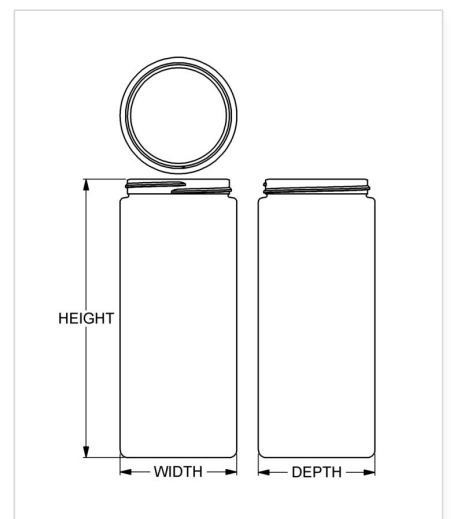

Item: 16 oz Wide-Mouth Cylinder

Family: Browse Cylinder

Specifications

- | | |
|---------------------------------------|---------------------------------------|
| • Capacity 473 ml/cc / 16.0 oz | • Height 163.32 mm / 6.430 in |
| • Mold # 0738 | • Width 68.33 mm / 2.690 in |
| • Finish 63-400 | • Depth 68.33 mm / 2.690 in |
| • Finish Code N1 | • Overflow 552 ml/cc / 18.7 oz |
| • Weight 32.0 g / 1.13 oz | • Max. Bead Diameter N/A |
| • Other Weights No | • Material Options HDPE |

Compatible closures & fitments

63 mm Continuous
Thread Ribbed Side
Smooth Top