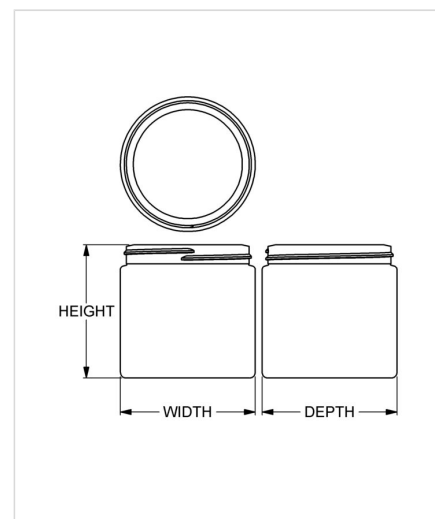

Item: 16 oz Straight Sided Jar
Family: Browse Jar

Specifications

- | | |
|---------------------------------------|---------------------------------------|
| • Capacity 473 ml/cc / 16.0 oz | • Height 92.96 mm / 3.660 in |
| • Mold # 0503 | • Width 93.98 mm / 3.700 in |
| • Finish 89-400 | • Depth 93.98 mm / 3.700 in |
| • Finish Code P1 | • Overflow 568 ml/cc / 19.2 oz |
| • Weight 38.0 g / 1.34 oz | • Max. Bead Diameter N/A |
| • Other Weights Yes | • Material Options HDPE |

Compatible closures & fitments

89 mm Continuous
Thread Ribbed Side
Smooth Top