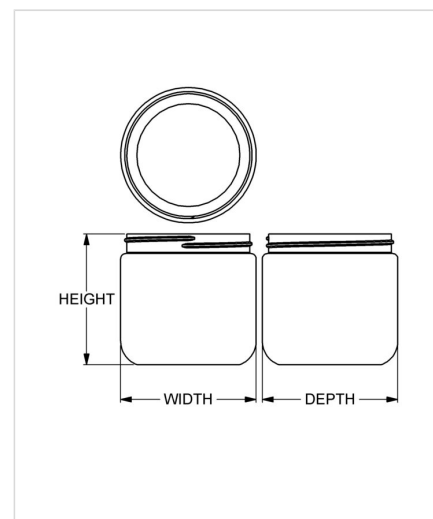

**Item:** 16 oz Ointment Jar

**Family:** Browse Jar

## Specifications

- |                                       |                                       |
|---------------------------------------|---------------------------------------|
| • <b>Capacity</b> 473 ml/cc / 16.0 oz | • <b>Height</b> 91.29 mm / 3.594 in   |
| • <b>Mold #</b> 0975                  | • <b>Width</b> 94.46 mm / 3.719 in    |
| • <b>Finish</b> 89-400                | • <b>Depth</b> 94.46 mm / 3.719 in    |
| • <b>Finish Code</b> P1               | • <b>Overflow</b> 562 ml/cc / 19.0 oz |
| • <b>Weight</b> 39.0 g / 1.38 oz      | • <b>Max. Bead Diameter</b> N/A       |
| • <b>Other Weights</b> No             | • <b>Material Options</b> HDPE, PP    |

## Compatible closures & fitments

89 mm Continuous  
Thread Ribbed Side  
Smooth Top