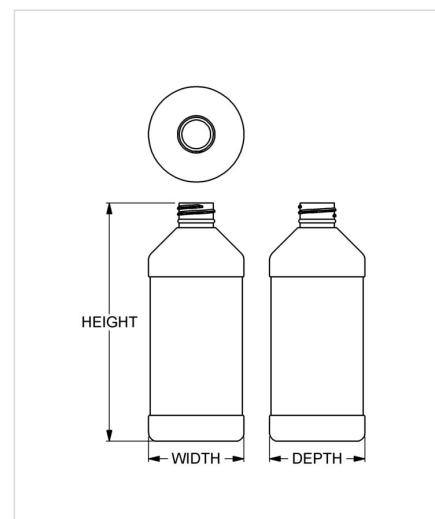

## Specifications

- |                                       |   |
|---------------------------------------|---|
| • <b>Capacity</b> 473 ml/cc / 16.0 oz | • <b>Height</b> 174.63 mm / 6.875 in            |
| • <b>Mold #</b> 0937                  | • <b>Width</b> 69.85 mm / 2.750 in              |
| • <b>Finish</b> 28-410                | • <b>Depth</b> 69.85 mm / 2.750 in              |
| • <b>Finish Code</b> G2               | • <b>Overflow</b> 500 ml/cc / 16.9 oz           |
| • <b>Weight</b> 34.0 g / 1.20 oz      | • <b>Max. Bead Diameter</b> 27.36 mm / 1.077 in |
| • <b>Other Weights</b> Yes            | • <b>Material Options</b> HDPE                  |

## Compatible closures & fitments

28 mm Continuous  
Thread Ribbed Side  
Smooth Top

28 mm Continuous  
Thread Ribbed Side  
Smooth Top

28 mm SecuRx®  
Ribbed Side Pictorial  
Top CRC

28 mm SecuRx®  
Ribbed Side Text Top  
CRC

28 mm SecuRx® Cone  
Smooth Side Pictorial  
Top CRC