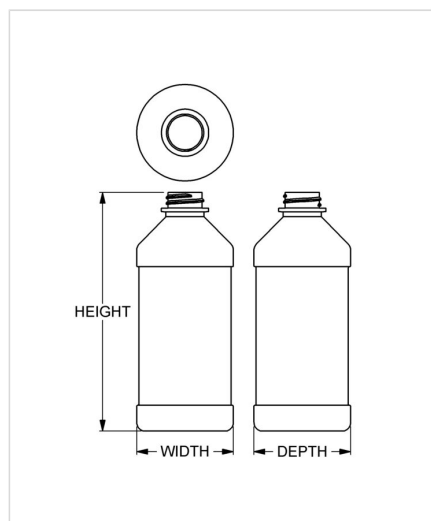

## Specifications

- |                                       |  |
|---------------------------------------|--|
| • <b>Capacity</b> 473 ml/cc / 16.0 oz | • <b>Height</b> 175.01 mm / 6.890 in         |
| • <b>Mold #</b> 0937                  | • <b>Width</b> 70.74 mm / 2.785 in           |
| • <b>Finish</b> Special               | • <b>Depth</b> 70.74 mm / 2.785 in           |
| • <b>Finish Code</b> GE               | • <b>Overflow</b> 485 ml/cc / 16.4 oz        |
| • <b>Weight</b> 52.0 g / 1.83 oz      | • <b>Max. Bead Diameter</b> 35 mm / 1.378 in |
| • <b>Other Weights</b> No             | • <b>Material Options</b> HDPE               |

## Compatible closures & fitments

28 mm Continuous  
Thread Ribbed Side  
Smooth Top