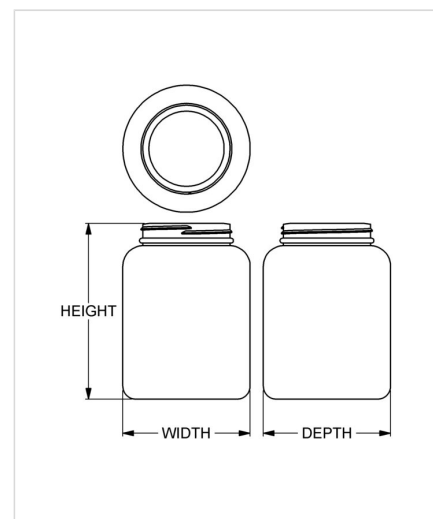

Item: 1500 cc Classic Series Wide-Mouth Round
Family: Browse Round

Specifications

- | | |
|--|---|
| • Capacity 1500 ml/cc / 50.7 oz | • Height 171.81 mm / 6.764 in |
| • Mold # 1500 | • Width 124.21 mm / 4.890 in |
| • Finish 89-400 | • Depth 124.21 mm / 4.890 in |
| • Finish Code P1 | • Overflow 1788 ml/cc / 60.5 oz |
| • Weight 76.0 g / 2.68 oz | • Max. Bead Diameter 92.02 mm / 3.623 in |
| • Other Weights Yes | • Material Options HDPE |

Compatible closures & fitments

89 mm Continuous
Thread Ribbed Side
Smooth Top