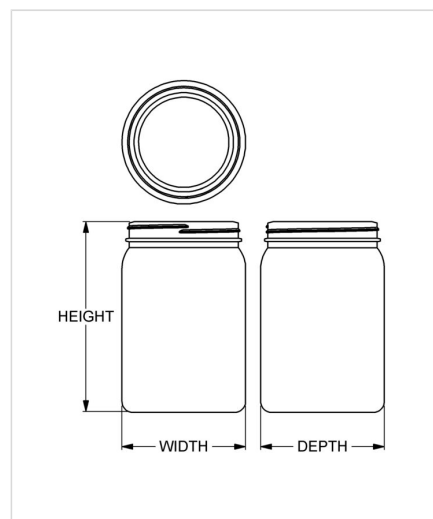

## Specifications

- |  |  |
|--|--|
| • <b>Capacity</b> 1500 ml/cc / 50.7 oz | • <b>Height</b> 186.44 mm / 7.340 in             |
| • <b>Mold #</b> 0772                   | • <b>Width</b> 120.65 mm / 4.750 in              |
| • <b>Finish</b> 110-400                | • <b>Depth</b> 120.65 mm / 4.750 in              |
| • <b>Finish Code</b> W1                | • <b>Overflow</b> 1930 ml/cc / 65.3 oz           |
| • <b>Weight</b> 75.0 g / 2.65 oz       | • <b>Max. Bead Diameter</b> 113.41 mm / 4.465 in |
| • <b>Other Weights</b> No              | • <b>Material Options</b> HDPE                   |

## Compatible closures & fitments

110 mm Continuous  
Thread Ribbed Side  
Matte Top