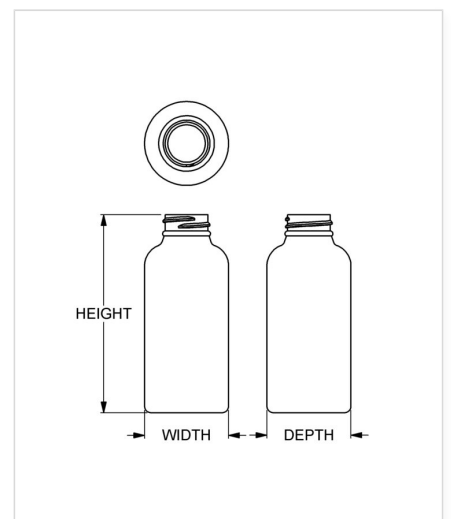

Item: 150 cc Penicillin Round
Family: Browse Round

Specifications

- | | |
|--------------------------------------|---|
| • Capacity 150 ml/cc / 5.1 oz | • Height 116.23 mm / 4.576 in |
| • Mold # 0955 | • Width 49.20 mm / 1.937 in |
| • Finish 28-400 | • Depth 49.20 mm / 1.937 in |
| • Finish Code G1 | • Overflow 170 ml/cc / 5.7 oz |
| • Weight 20.0 g / 0.71 oz | • Max. Bead Diameter 29.21 mm / 1.150 in |
| • Other Weights Yes | • Material Options HDPE |

Compatible closures & fitments

28 mm Continuous
Thread Ribbed Side
Smooth Top

28 mm SecuRx®
Ribbed Side Pictorial
Top CRC

28 mm SecuRx®
Ribbed Side Text Top
CRC

28 mm SecuRx® Cone
Smooth Side Pictorial
Top CRC