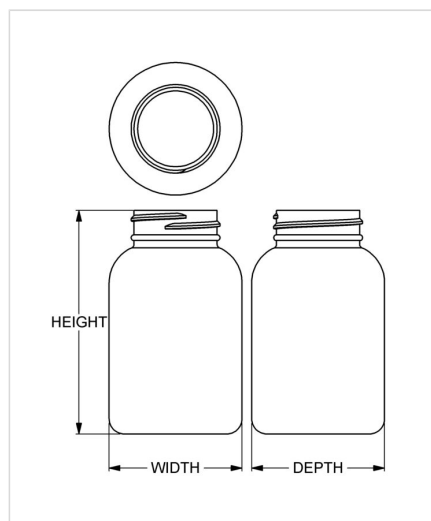

Item: 150 cc Artistic Series Wide-Mouth Round

Family: Browse Round

Specifications

- | | |
|--------------------------------------|---|
| • Capacity 150 ml/cc / 5.1 oz | • Height 93.68 mm / 3.688 in |
| • Mold # 0150 | • Width 55.55 mm / 2.187 in |
| • Finish 38-400 | • Depth 55.55 mm / 2.187 in |
| • Finish Code I1 | • Overflow 176 ml/cc / 6.0 oz |
| • Weight 18.0 g / 0.63 oz | • Max. Bead Diameter 39.07 mm / 1.538 in |
| • Other Weights No | • Material Options HDPE |

Compatible closures & fitments

38 mm Continuous
Thread Ribbed Side
Smooth Top

38 mm THUMBLE-
EZY® Dispensing Top

38 mm Continuous
Thread Smooth Side
Smooth Top

38 mm SecuRx®
Ribbed Side Pictorial
Top CRC

38 mm SecuRx®
Ribbed Side Text Top
CRC

38 mm THUMBLE-
EZY® Dispensing Top
with Raised Ring

38 mm THUMBLE-
EZY® III Dispensing
Top

38 mm SecuRx® 15ml
Dosage Cap™ with
Ribbed Side Text Top