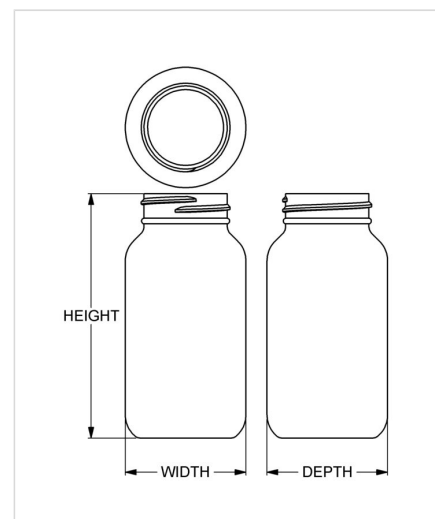

Item: 150 cc Artistic Series Wide-Mouth Round
Family: Browse Round

Specifications

- | | |
|--------------------------------------|---|
| • Capacity 150 ml/cc / 5.1 oz | • Height 102.41 mm / 4.032 in |
| • Mold # A150 | • Width 50.42 mm / 1.985 in |
| • Finish 38-400 | • Depth 50.42 mm / 1.985 in |
| • Finish Code I1 | • Overflow 164 ml/cc / 5.5 oz |
| • Weight 16.5 g / 0.58 oz | • Max. Bead Diameter 37.24 mm / 1.466 in |
| • Other Weights No | • Material Options HDPE |

Compatible closures & fitments

38 mm Continuous
Thread Ribbed Side
Smooth Top

38 mm THUMBLE-
EZY® Dispensing Top

38 mm Continuous
Thread Smooth Side
Smooth Top

38 mm SecuRx®
Ribbed Side Pictorial
Top CRC

38 mm SecuRx®
Ribbed Side Text Top
CRC

38 mm THUMBLE-
EZY® Dispensing Top
with Raised Ring

38 mm THUMBLE-
EZY® III Dispensing
Top

38 mm SecuRx® 15ml
Dosage Cap™ with
Ribbed Side Text Top