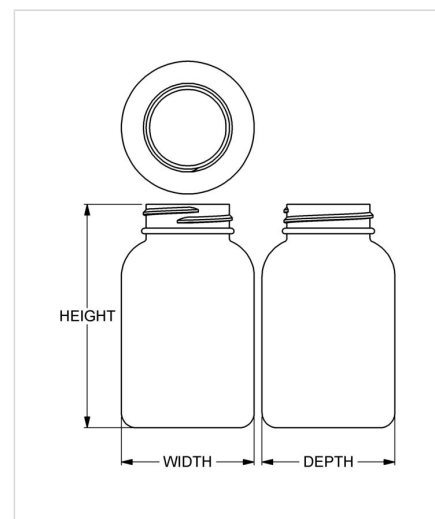

Item: 150 cc Artistic Series Wide-Mouth Round
Family: Browse Round

Specifications

- | | |
|--------------------------------------|---|
| • Capacity 150 ml/cc / 5.1 oz | • Height 93.68 mm / 3.688 in |
| • Mold # 0971 | • Width 55.55 mm / 2.187 in |
| • Finish 38-400 | • Depth 55.55 mm / 2.187 in |
| • Finish Code I1 | • Overflow 169 ml/cc / 5.7 oz |
| • Weight 22.5 g / 0.79 oz | • Max. Bead Diameter 39.07 mm / 1.538 in |
| • Other Weights No | • Material Options HDPE |

Compatible closures & fitments

38 mm Continuous
Thread Ribbed Side
Smooth Top

38 mm THUMBLE-
EZY® Dispensing Top

38 mm Continuous
Thread Smooth Side
Smooth Top

38 mm SecuRx®
Ribbed Side Pictorial
Top CRC

38 mm SecuRx®
Ribbed Side Text Top
CRC

38 mm THUMBLE-
EZY® Dispensing Top
with Raised Ring

38 mm THUMBLE-
EZY® III Dispensing
Top

38 mm SecuRx® 15ml
Dosage Cap™ with
Ribbed Side Text Top