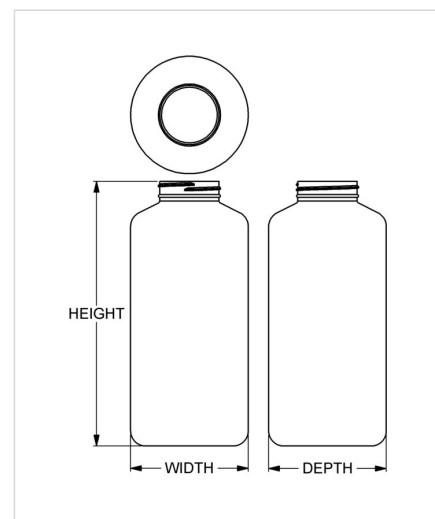

Item: 1420 cc Artistic Series Wide-Mouth Round
Family: Browse Round

Specifications

- | | |
|--|---|
| • Capacity 1420 ml/cc / 48.0 oz | • Height 221.82 mm / 8.733 in |
| • Mold # 1420 | • Width 98.43 mm / 3.875 in |
| • Finish 53-400 | • Depth 98.43 mm / 3.875 in |
| • Finish Code M1 | • Overflow 1455 ml/cc / 49.2 oz |
| • Weight 80.0 g / 2.82 oz | • Max. Bead Diameter 55.35 mm / 2.179 in |
| • Other Weights Yes | • Material Options HDPE |

Compatible closures & fitments

53 mm Continuous
Thread Ribbed Side
Smooth Top

53 mm Continuous
Thread Smooth Side
Smooth Top

53 mm THUMBLE-
EZY® Dispensing Top
with Raised Ring