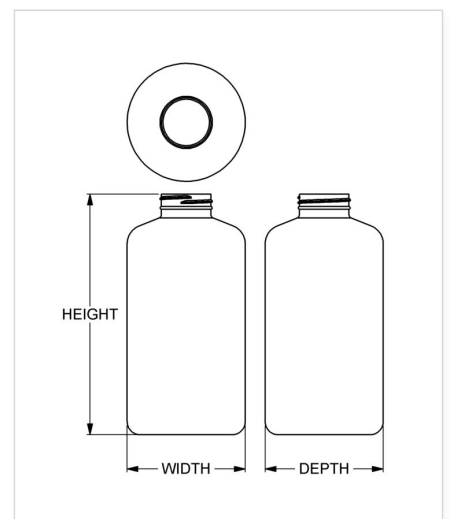

Item: 1300 cc Artistic Series Wide-Mouth Round
Family: Browse Round

Specifications

- | | |
|--|---|
| • Capacity 1300 ml/cc / 44.0 oz | • Height 201.60 mm / 7.937 in |
| • Mold # 1300 | • Width 98.81 mm / 3.890 in |
| • Finish 45-400 | • Depth 98.81 mm / 3.890 in |
| • Finish Code K1 | • Overflow 1290 ml/cc / 43.6 oz |
| • Weight 70.0 g / 2.47 oz | • Max. Bead Diameter 43.82 mm / 1.725 in |
| • Other Weights Yes | • Material Options HDPE |

Compatible closures & fitments

45 mm GripMax™ Text Top CRC

45 mm Continuous Thread Ribbed Side Smooth Top

45 mm Continuous Thread Smooth Side Smooth Top

45 mm SecuRx® Ribbed Side Text Top CRC

45 mm THUMBLE-EZY® Dispensing Top

45 mm THUMBLE-EZY® Dispensing Top with Raised Ring