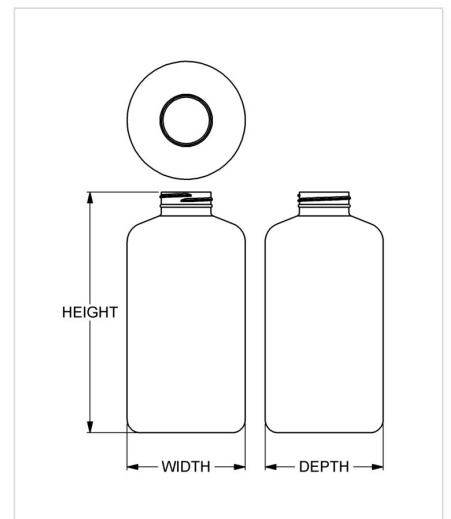

Item: 1300 cc Artistic Series Wide-Mouth Round

Family: Browse Round

Specifications

- | | |
|--|---|
| • Capacity 1300 ml/cc / 44.0 oz | • Height 201.60 mm / 7.937 in |
| • Mold # 1300 | • Width 98.81 mm / 3.890 in |
| • Finish 45-400 | • Depth 98.81 mm / 3.890 in |
| • Finish Code K1 | • Overflow 1290 ml/cc / 43.6 oz |
| • Weight 70.0 g / 2.47 oz | • Max. Bead Diameter 43.82 mm / 1.725 in |
| • Other Weights Yes | • Material Options HDPE |

Compatible closures & fitments

45 mm SecuRx®
GripMax™ Text Top
CRC

45 mm Continuous
Thread Ribbed Side
Smooth Top

45 mm Continuous
Thread Smooth Side
Smooth Top

45 mm SecuRx®
Ribbed Side Text Top
CRC

45 mm THUMBLE-
EZY® Dispensing Top

45 mm THUMBLE-
EZY® Dispensing Top
with Raised Ring