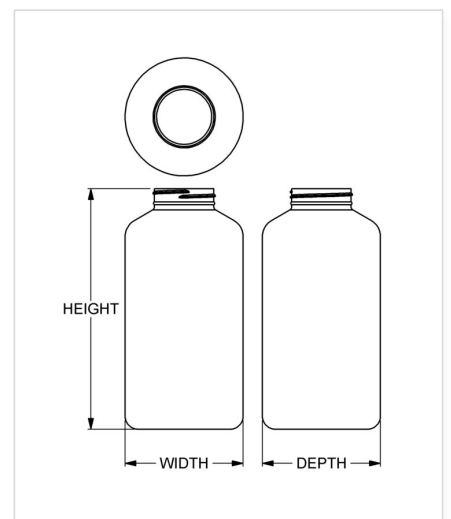

## Specifications

- **Capacity** 1300 ml/cc / 44.0 oz
- **Mold #** 1300
- **Finish** 53-400
- **Finish Code** M1
- **Weight** 70.0 g / 2.47 oz
- **Other Weights** Yes
- **Height** 201.60 mm / 7.937 in
- **Width** 98.81 mm / 3.890 in
- **Depth** 98.81 mm / 3.890 in
- **Overflow** 1306 ml/cc / 44.2 oz
- **Max. Bead Diameter** 55.35 mm / 2.179 in
- **Material Options** HDPE

## Compatible closures & fitments

53 mm Continuous  
Thread Ribbed Side  
Smooth Top

53 mm Continuous  
Thread Smooth Side  
Smooth Top

53 mm THUMBLE-  
EZY® Dispensing Top  
with Raised Ring