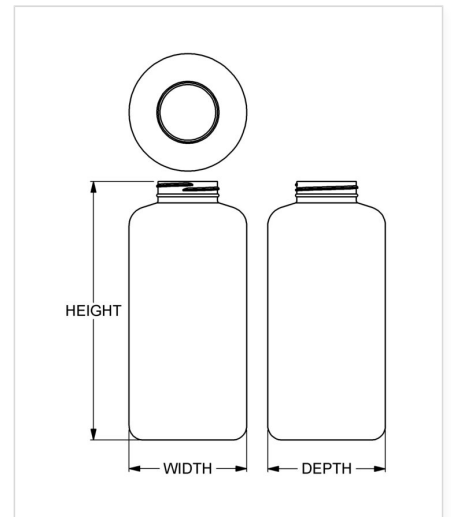

Item: 1250 cc Artistic Series Wide-Mouth Round

Family: Browse Round

Specifications

- | | |
|--|---|
| • Capacity 1250 ml/cc / 42.3 oz | • Height 216.54 mm / 8.525 in |
| • Mold # T125 | • Width 98.43 mm / 3.875 in |
| • Finish 45-400 | • Depth 98.43 mm / 3.875 in |
| • Finish Code K1 | • Overflow 1396 ml/cc / 47.2 oz |
| • Weight 75.0 g / 2.65 oz | • Max. Bead Diameter 44.32 mm / 1.745 in |
| • Other Weights Yes | • Material Options HDPE |

Compatible closures & fitments

45 mm GripMax™ Text Top CRC

45 mm Continuous Thread Ribbed Side Smooth Top

45 mm SecuRx® Ribbed Side Text Top CRC

45 mm THUMBLE-EZY® Dispensing Top with Raised Ring