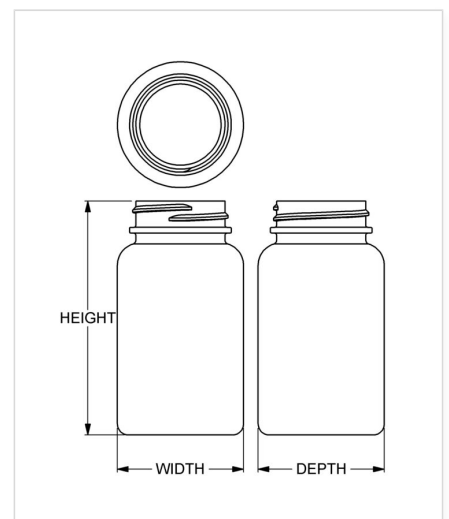

## Specifications

- |                                      |  |
|--------------------------------------|--|
| • <b>Capacity</b> 120 ml/cc / 4.1 oz | • <b>Height</b> 91.44 mm / 3.600 in            |
| • <b>Mold #</b> 0578                 | • <b>Width</b> 49.23 mm / 1.938 in             |
| • <b>Finish</b> 38-400               | • <b>Depth</b> 49.23 mm / 1.938 in             |
| • <b>Finish Code</b> I1              | • <b>Overflow</b> 141 ml/cc / 4.8 oz           |
| • <b>Weight</b> 19.0 g / 0.67 oz     | • <b>Max. Bead Diameter</b> 39.7 mm / 1.563 in |
| • <b>Other Weights</b> No            | • <b>Material Options</b> PET                  |

## Compatible closures & fitments

38 mm Continuous  
Thread Ribbed Side  
Smooth Top

38 mm THUMBLE-  
EZY® Dispensing Top

38 mm Continuous  
Thread Smooth Side  
Smooth Top

38 mm SecuRx®  
Ribbed Side Pictorial  
Top CRC

38 mm SecuRx®  
Ribbed Side Text Top  
CRC

38 mm THUMBLE-  
EZY® Dispensing Top  
with Raised Ring

38 mm THUMBLE-  
EZY® III Dispensing  
Top

38 mm SecuRx® 15ml  
Dosage Cap™ with  
Ribbed Side Text Top