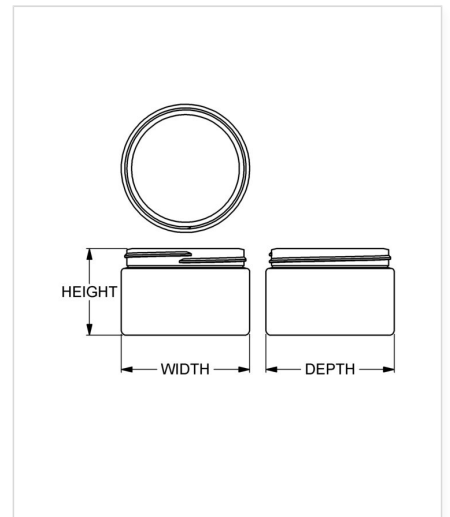

Item: 12 oz Straight Sided Jar

Family: Browse Jar

Specifications

- | | |
|---------------------------------------|---------------------------------------|
| • Capacity 355 ml/cc / 12.0 oz | • Height 63.50 mm / 2.500 in |
| • Mold # 0364 | • Width 93.98 mm / 3.700 in |
| • Finish 89-400 | • Depth 93.98 mm / 3.700 in |
| • Finish Code P1 | • Overflow 381 ml/cc / 12.9 oz |
| • Weight 25.0 g / 0.88 oz | • Max. Bead Diameter N/A |
| • Other Weights No | • Material Options HDPE |

Compatible closures & fitments

89 mm Continuous
Thread Ribbed Side
Smooth Top