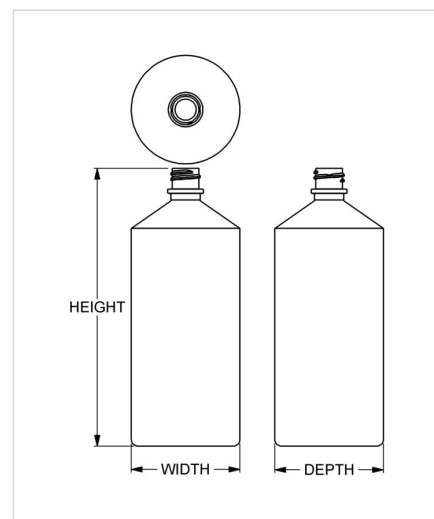

Item: 12 oz Optic Cylinder
Family: Browse Cylinder

Specifications

- | | |
|---------------------------------------|-------------------------------------------------|
| • Capacity 355 ml/cc / 12.0 oz | • Height 162.89 mm / 6.413 in |
| • Mold # 0704 | • Width 63.63 mm / 2.505 in |
| • Finish Special | • Depth 63.63 mm / 2.505 in |
| • Finish Code CA | • Overflow 401 ml/cc / 13.6 oz |
| • Weight 27.0 g / 0.95 oz | • Max. Bead Diameter 21.29 mm / 0.838 in |
| • Other Weights No | • Material Options HDPE |