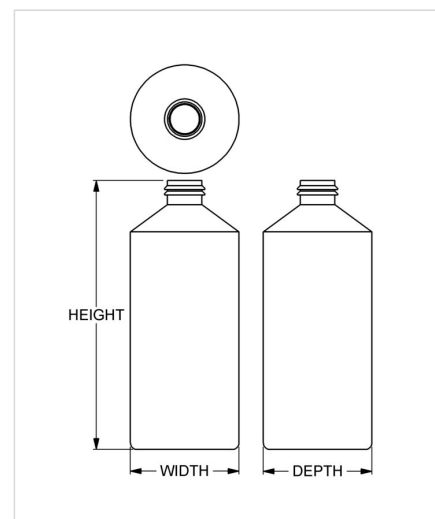

Item: 12 oz Optic Cylinder
Family: Browse Cylinder

Specifications

- | | |
|---------------------------------------|---------------------------------------|
| • Capacity 355 ml/cc / 12.0 oz | • Height 157.73 mm / 6.210 in |
| • Mold # 0704 | • Width 63.63 mm / 2.505 in |
| • Finish Special | • Depth 63.63 mm / 2.505 in |
| • Finish Code F9 | • Overflow 403 ml/cc / 13.6 oz |
| • Weight 27.0 g / 0.95 oz | • Max. Bead Diameter N/A |
| • Other Weights No | • Material Options HDPE |